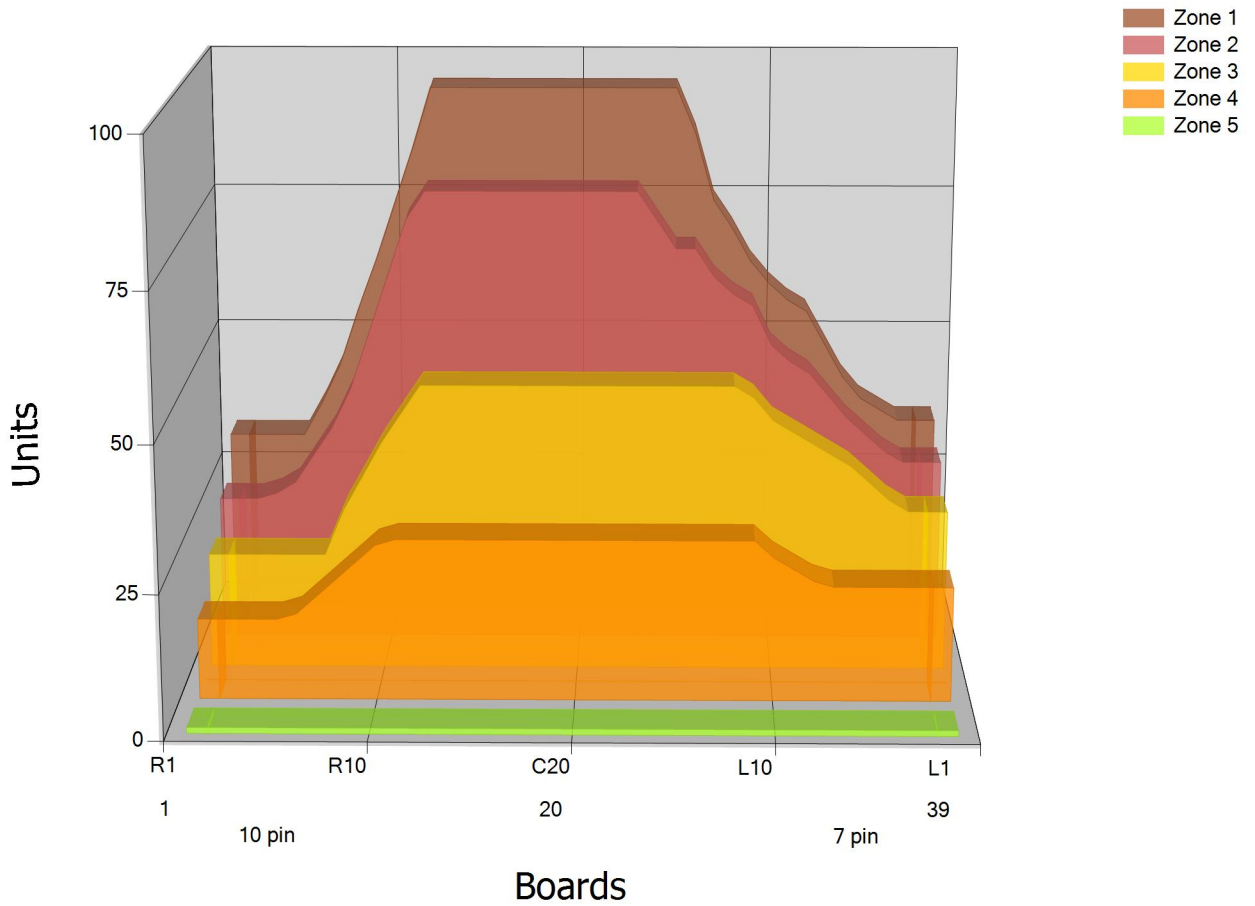

# 20MASTERSF41

Conditioner:

Cleaner:

## Zone Configuration

Cleaner Stop

Volume: 26.4

Mode: Clean and Condition

Speed: Slow

Start Cleaner Spray: 0 feet

Start Squeegee: 0 feet

Start Conditioning: 6 Inches

Split Pattern: No

Zone 1	Avg	Ratio	Zone 2	Avg	Ratio	Zone 3	Avg	Ratio	Zone 4	Avg	Ratio
Left	40.60	2.34 : 1	Left	37.40	2.14 : 1	Left	33.00	1.52 : 1	Left	20.00	1.40 : 1
Right	35.80	2.65 : 1	Right	30.00	2.67 : 1	Right	20.00	2.50 : 1	Right	15.00	1.87 : 1
Center	95.00		Center	80.00		Center	50.00		Center	28.00	

Zone 5	Avg	Ratio
Left	1.00	1.00 : 1
Right	1.00	1.00 : 1
Center	1.00	

Volume by Board