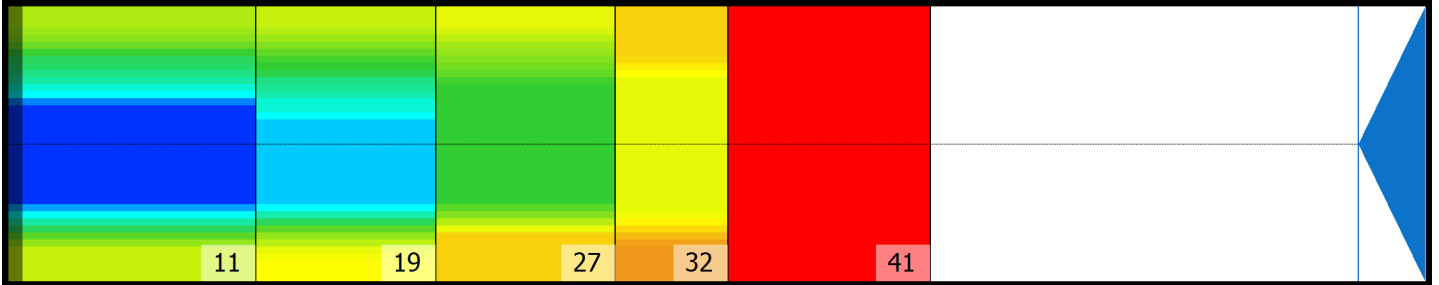

## Zone Configuration

Cleaner Stop

Volume: 26.4

Mode: Clean and Condition

Speed: Slow

Start Cleaner Spray: 0 feet

Start Squeegee: 0 feet

Start Conditioning: 6 Inches

Split Pattern: No

Zone 1	Avg	Ratio	Zone 2	Avg	Ratio	Zone 3	Avg	Ratio	Zone 4	Avg	Ratio
Left	40.60	2.34 : 1	Left	37.40	2.14 : 1	Left	33.00	1.52 : 1	Left	20.00	1.40 : 1
Right	35.80	2.65 : 1	Right	30.00	2.67 : 1	Right	20.00	2.50 : 1	Right	15.00	1.87 : 1
Center	95.00		Center	80.00		Center	50.00		Center	28.00	

Zone 5	Avg	Ratio
Left	1.00	1.00 : 1
Right	1.00	1.00 : 1
Center	1.00	

Volume by Board