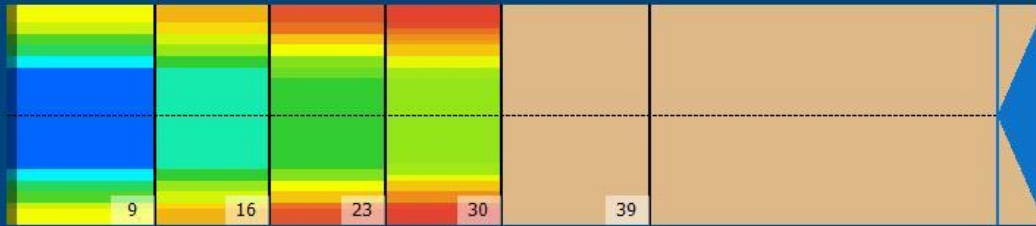

## Zone Configuration

Cleaner Transition

## Boards

Mode: Clean and Condition  
 Speed: Quick Clean  
 Start Cleaner Spray: 0 Feet  
 Start Squeegee: 0 Feet  
 Start Conditioning: 6 Inches  
 Split Pattern: No

Zone 1	Avg	Ratio	Zone 2	Avg	Ratio
Left	36.0	2.5 : 1	Left	23.8	2.7 : 1
Right	40.8	2.5 : 1	Right	27.0	2.7 : 1
Center	90.0		Center	65.0	
Zone 3	Avg	Ratio	Zone 4	Avg	Ratio
Left	13.0	3.8 : 1	Left	9.8	3.9 : 1
Right	16.2	3.8 : 1	Right	11.2	3.9 : 1
Center	50.0		Center	38.0	
Zone 5	Avg	Ratio			
Left	0.0	1.0 : 1			
Right	0.0	1.0 : 1			
Center	0.0				