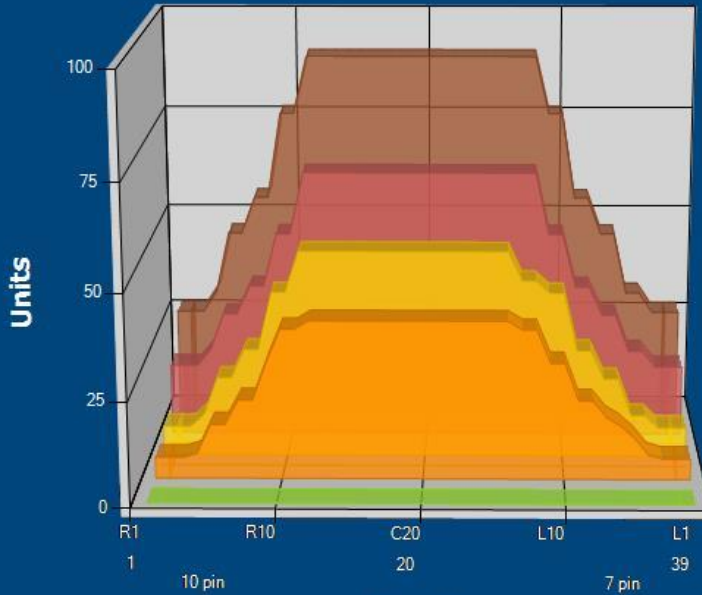

## Zone Configuration

Cleaner Transition

## Boards

Mode: Clean and Condition  
 Speed: Quick Clean  
 Start Cleaner Spray: 0 Feet  
 Start Squeegee: 0 Feet  
 Start Conditioning: 6 Inches  
 Split Pattern: No

Zone 1	Avg	Ratio	Zone 2	Avg	Ratio
Left	36.0	2.5 : 1	Left	23.8	2.7 : 1
Right	40.8	2.5 : 1	Right	27.0	2.7 : 1
Center	90.0		Center	65.0	
Zone 3	Avg	Ratio	Zone 4	Avg	Ratio
Left	13.0	3.8 : 1	Left	9.8	3.9 : 1
Right	16.2	3.8 : 1	Right	11.2	3.9 : 1
Center	50.0		Center	38.0	
Zone 5	Avg	Ratio			
Left	0.0	1.0 : 1			
Right	0.0	1.0 : 1			
Center	0.0				