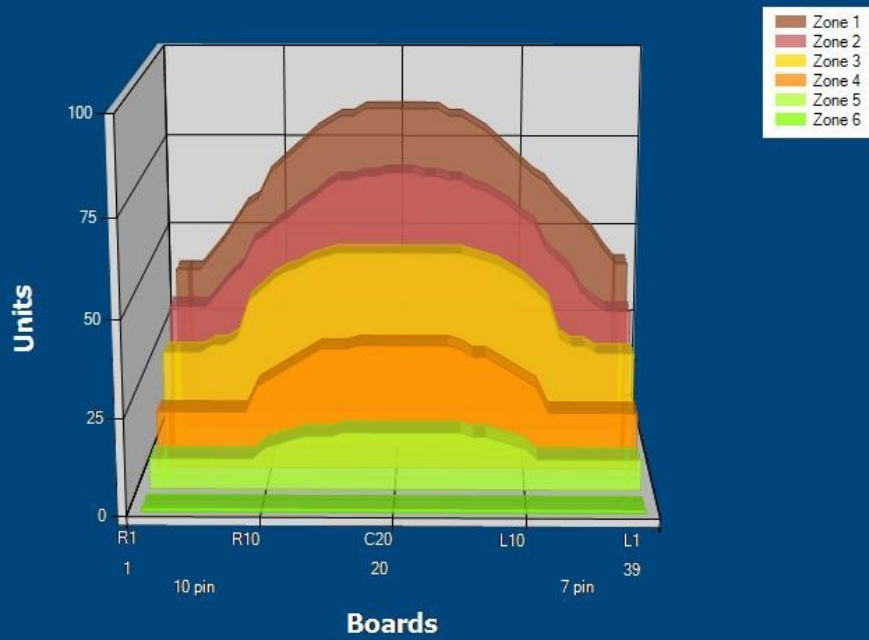

# KORONAKAADOT

Conditioner: Control

Cleaner: MAX10

## Zone Configuration

Cleaner Stop

Volume: 20.94

Mode: Clean and Condition

Speed: Fast

Start Cleaner Spray: 0 feet

Start Squeegee: 0 feet

Start Conditioning: 6 Inches

Split Pattern: No

Zone	Avg	Ratio
Zone 1	Left	54.00 1.57 : 1
	Right	48.60 1.75 : 1
	Center	85.00
Zone 2	Left	39.40 1.79 : 1
	Right	38.60 1.63 : 1
	Center	70.60
Zone 3	Left	27.60 1.92 : 1
	Right	27.60 1.92 : 1
	Center	53.00
Zone 4	Left	15.00 2.20 : 1
	Right	15.00 2.20 : 1
	Center	33.00
Zone 5	Left	8.00 1.88 : 1
	Right	8.00 1.88 : 1
	Center	15.00
Zone 6	Left	1.00 1.00 : 1
	Right	1.00 1.00 : 1
	Center	1.00

## Volume by Board