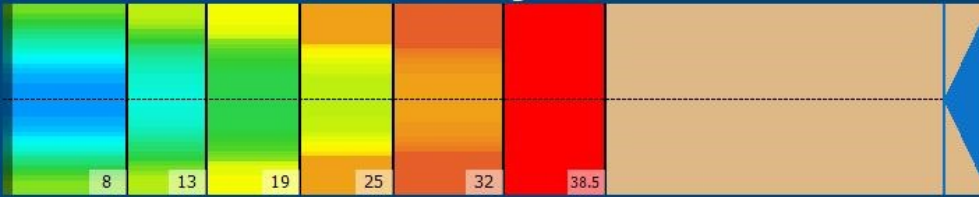

# KORONAKAADOT

Conditioner: Control

Cleaner: MAX10

## Zone Configuration

Cleaner Stop

Volume: 20.94

Mode: Clean and Condition

Speed: Fast

Start Cleaner Spray: 0 feet

Start Squeegee: 0 feet

Start Conditioning: 6 Inches

Split Pattern: No

Zone	Avg	Ratio
Zone 1	Left	54.00 1.57 : 1
	Right	48.60 1.75 : 1
	Center	85.00
Zone 2	Left	39.40 1.79 : 1
	Right	38.60 1.63 : 1
	Center	70.60
Zone 3	Left	27.60 1.92 : 1
	Right	27.60 1.92 : 1
	Center	53.00
Zone 4	Left	15.00 2.20 : 1
	Right	15.00 2.20 : 1
	Center	33.00
Zone 5	Left	8.00 1.88 : 1
	Right	8.00 1.88 : 1
	Center	15.00
Zone 6	Left	1.00 1.00 : 1
	Right	1.00 1.00 : 1
	Center	1.00