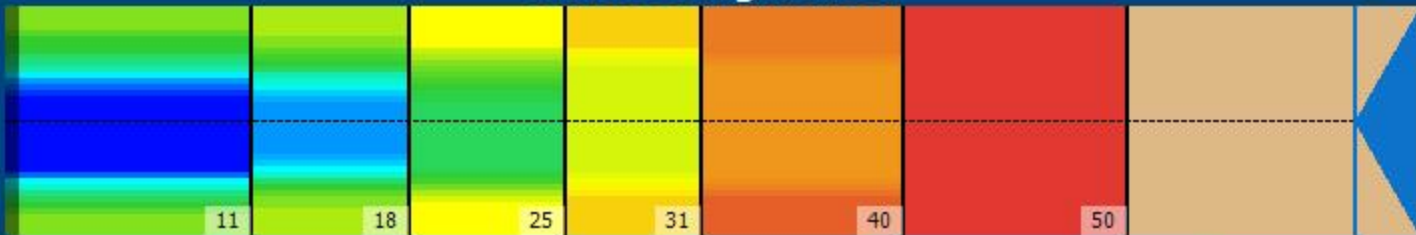

SENVSMEST

Conditioner: Logic

Cleaner: Judge

Pattern Distance: 500

Cleaner Distance: 570

Volume: 29.15

Zone Configuration

Boards

Zone 1	Ava	Ratio
Left	45.00	2.20 : 1
Right	46.00	2.15 : 1
Center	99.00	

Zone 2	Ava	Ratio
Left	37.00	2.30 : 1
Right	37.00	2.30 : 1
Center	85.00	

Zone 3	Ava	Ratio
Left	25.00	2.20 : 1
Right	26.00	2.12 : 1
Center	55.00	

Zone 4	Ava	Ratio
Left	20.00	1.50 : 1
Right	20.00	1.50 : 1
Center	30.00	

Zone 5	Ava	Ratio
Left	11.00	1.27 : 1
Right	8.00	1.75 : 1
Center	14.00	

Zone 6	Ava	Ratio
Left	4.00	1.00 : 1
Right	4.00	1.00 : 1
Center	4.00	