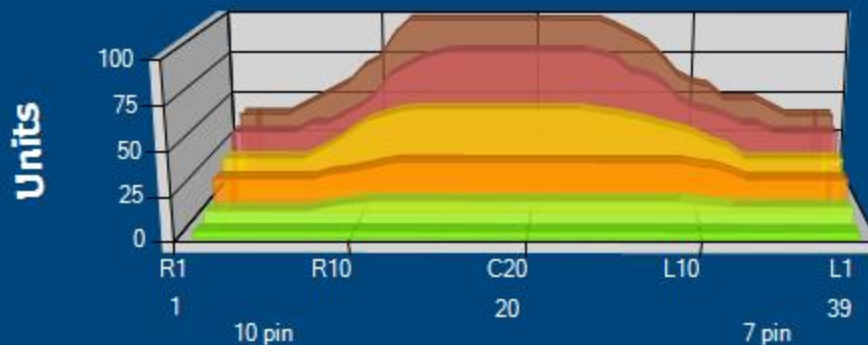

SENVSMEST

Conditioner: Logic

Cleaner: Judge

Pattern Distance: 500

Cleaner Distance: 570

Volume: 29.15

Zone Configuration

Boards

Zone 1	Ava	Ratio
Left	45.00	2.20 : 1
Right	46.00	2.15 : 1
Center	99.00	

Zone 2	Ava	Ratio
Left	37.00	2.30 : 1
Right	37.00	2.30 : 1
Center	85.00	

Zone 3	Ava	Ratio
Left	25.00	2.20 : 1
Right	26.00	2.12 : 1
Center	55.00	

Zone 4	Ava	Ratio
Left	20.00	1.50 : 1
Right	20.00	1.50 : 1
Center	30.00	

Zone 5	Ava	Ratio
Left	11.00	1.27 : 1
Right	8.00	1.75 : 1
Center	14.00	

Zone 6	Ava	Ratio
Left	4.00	1.00 : 1
Right	4.00	1.00 : 1
Center	4.00	