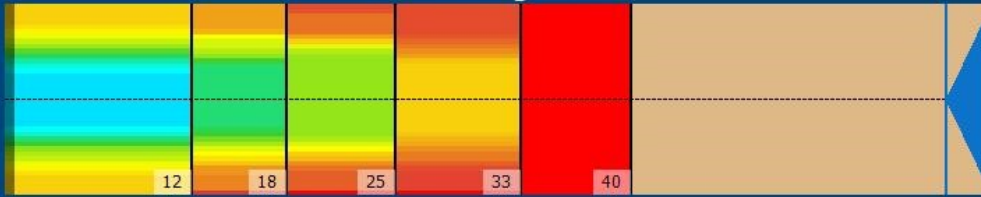

900 SYKSY 40

Conditioner: Connect

Cleaner: MAX10

Zone Configuration

Cleaner Stop

Volume: 17.65

Mode: Clean and Condition

Speed: Quick Clean

Start Cleaner Spray: 0 Feet

Start Squeegee: 0 Feet

Start Conditioning: 6 Inches

Split Pattern: No

Zone	Avg	Ratio
Zone 1	Left	22.60 3.45 : 1
	Right	22.60 3.45 : 1
	Center	78.00
Zone 2	Left	17.40 3.33 : 1
	Right	14.20 4.08 : 1
	Center	58.00
Zone 3	Left	11.00 3.45 : 1
	Right	9.40 4.04 : 1
	Center	38.00
Zone 4	Left	6.20 3.23 : 1
	Right	5.80 3.45 : 1
	Center	20.00
Zone 5	Left	1.00 1.00 : 1
	Right	1.00 1.00 : 1
	Center	1.00