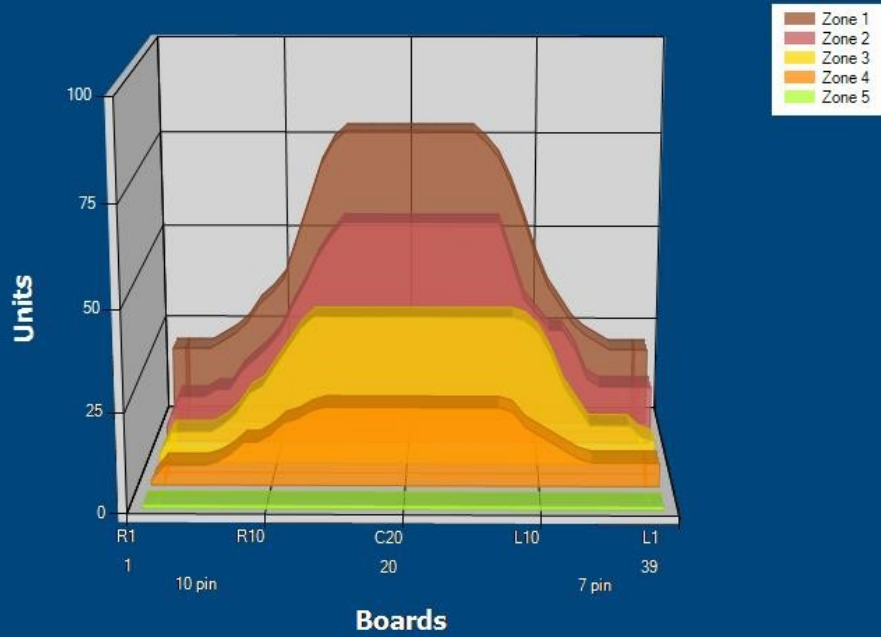

900 SYKSY 40

Conditioner: Connect

Cleaner: MAX10

Zone Configuration

Cleaner Stop

Volume: 17.65

Mode: Clean and Condition

Speed: Quick Clean

Start Cleaner Spray: 0 Feet

Start Squeegee: 0 Feet

Start Conditioning: 6 Inches

Split Pattern: No

Zone	Avg	Ratio
Zone 1	Left	22.60 3.45 : 1
	Right	22.60 3.45 : 1
	Center	78.00
Zone 2	Left	17.40 3.33 : 1
	Right	14.20 4.08 : 1
	Center	58.00
Zone 3	Left	11.00 3.45 : 1
	Right	9.40 4.04 : 1
	Center	38.00
Zone 4	Left	6.20 3.23 : 1
	Right	5.80 3.45 : 1
	Center	20.00
Zone 5	Left	1.00 1.00 : 1
	Right	1.00 1.00 : 1
	Center	1.00

Volume by Board