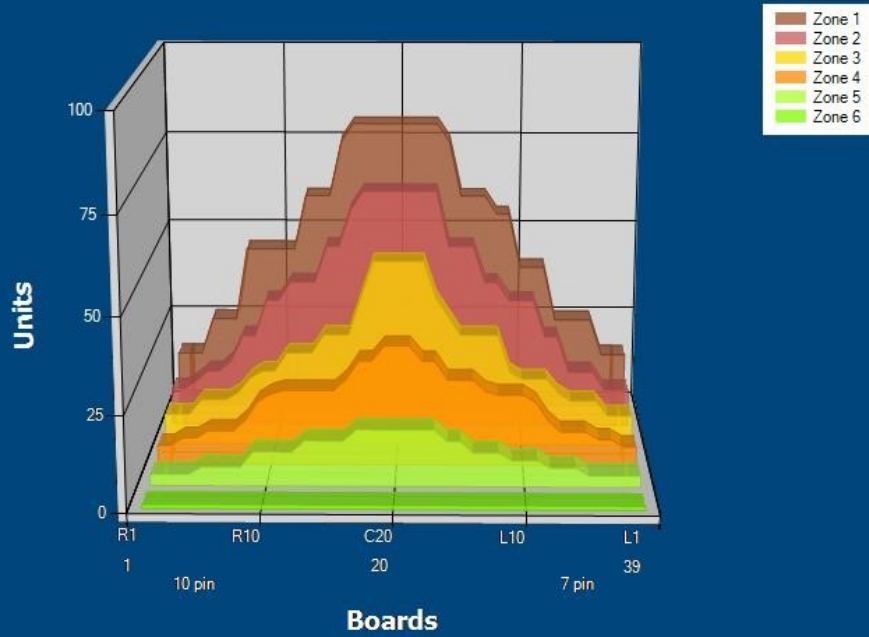

900 SYKS22

Conditioner: Connect

Cleaner: MAX10

Zone Configuration

Cleaner Stop

Volume: 19.99
 Mode: Clean and Condition
 Speed: Max Clean
 Start Cleaner Spray: 0 Feet
 Start Squeegee: 0 Feet
 Start Conditioning: 6 Inches
 Split Pattern: No

Zone	Avg	Ratio
Zone 1	Left	23.00 3.49 : 1
	Right	27.00 2.96 : 1
	Center	80.00
Zone 2	Left	16.00 4.06 : 1
	Right	17.00 3.82 : 1
	Center	85.00
Zone 3	Left	11.60 4.31 : 1
	Right	11.60 4.31 : 1
	Center	50.00
Zone 4	Left	8.20 3.71 : 1
	Right	8.20 3.71 : 1
	Center	30.40
Zone 5	Left	3.80 3.95 : 1
	Right	4.20 3.57 : 1
	Center	15.00
Zone 6	Left	1.00 1.00 : 1
	Right	1.00 1.00 : 1
	Center	1.00

Volume by Board