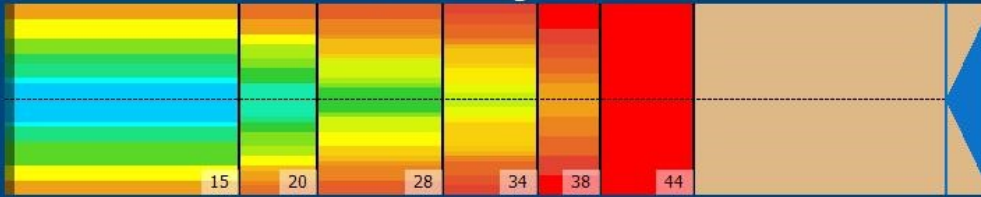

900 SYKS22

Conditioner: Connect

Cleaner: MAX10

Zone Configuration

Cleaner Stop

Volume: 19.99
 Mode: Clean and Condition
 Speed: Max Clean
 Start Cleaner Spray: 0 Feet
 Start Squeegee: 0 Feet
 Start Conditioning: 6 Inches
 Split Pattern: No

Zone	Avg	Ratio
Zone 1	Left	23.00 3.49 : 1
	Right	27.00 2.96 : 1
	Center	80.00
Zone 2	Left	16.00 4.06 : 1
	Right	17.00 3.82 : 1
	Center	85.00
Zone 3	Left	11.60 4.31 : 1
	Right	11.60 4.31 : 1
	Center	50.00
Zone 4	Left	8.20 3.71 : 1
	Right	8.20 3.71 : 1
	Center	30.40
Zone 5	Left	3.80 3.95 : 1
	Right	4.20 3.57 : 1
	Center	15.00
Zone 6	Left	1.00 1.00 : 1
	Right	1.00 1.00 : 1
	Center	1.00