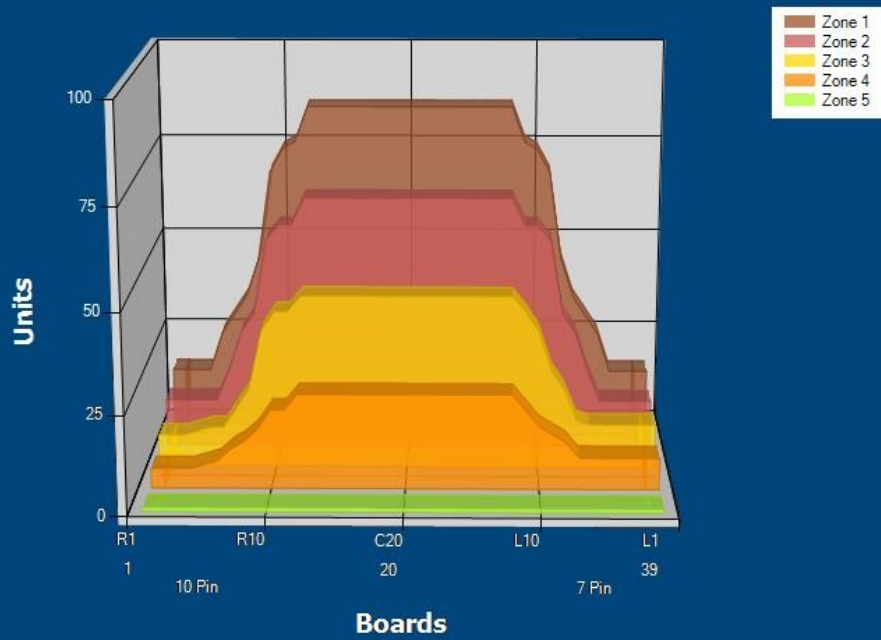

# JAAHDYTYS900

Conditioner: HP 309

Cleaner: MAX10

## Zone Configuration

Cleaner Stop

Volume: 21.21

Mode: Clean and Condition

Speed: Quick Clean

Start Cleaner Spray: 0 Feet

Start Squeegee: 0 Feet

Start Conditioning: 6 Inches

Split Pattern: No

Zone	Avg	Ratio
Zone 1	Left	24.00 3.54 : 1
	Right	24.00 3.54 : 1
	Center	85.00
Zone 2	Left	17.20 3.78 : 1
	Right	17.20 3.78 : 1
	Center	85.00
Zone 3	Left	11.20 3.93 : 1
	Right	10.40 4.23 : 1
	Center	44.00
Zone 4	Left	6.00 3.00 : 1
	Right	6.60 3.64 : 1
	Center	24.00
Zone 5	Left	1.00 1.00 : 1
	Right	1.00 1.00 : 1
	Center	1.00

## Volume by Board