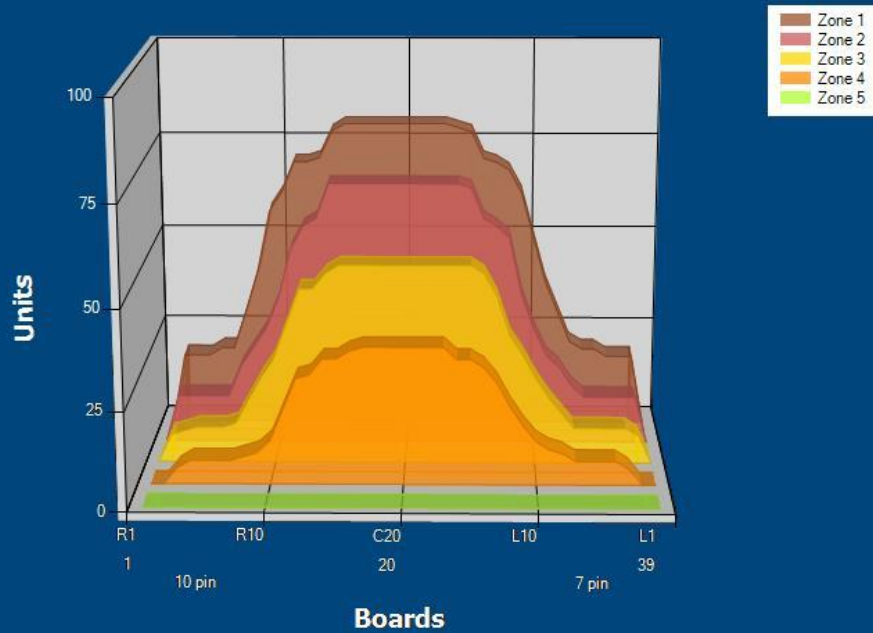

KEVÄT KOLINA

Conditioner:

Cleaner:

Zone Configuration

Cleaner Stop

Volume: 19.07
 Mode: Clean and Condition
 Speed: Heavy Clean
 Start Cleaner Spray: 0 feet
 Start Squeegee: 0 feet
 Start Conditioning: 6 Inches
 Split Pattern: No

Zone	Ava	Ratio
Zone 1	Left	19.60 4.08 : 1
	Right	21.20 3.77 : 1
	Center	80.00
Zone 2	Left	12.60 5.40 : 1
	Right	13.60 5.00 : 1
	Center	88.00
Zone 3	Left	9.00 5.67 : 1
	Right	9.00 5.67 : 1
	Center	51.00
Zone 4	Left	5.60 6.25 : 1
	Right	5.60 6.25 : 1
	Center	35.00
Zone 5	Left	0.00 1.00 : 1
	Right	0.00 1.00 : 1
	Center	0.00

Volume by Board