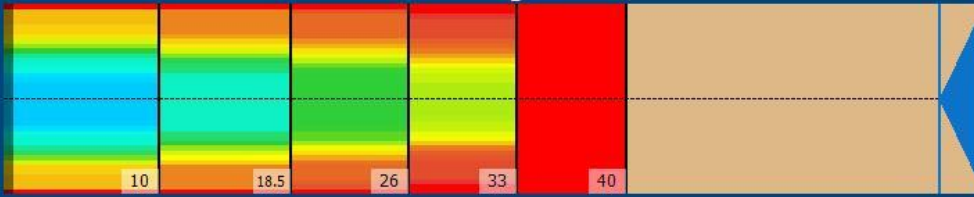

KEVÄT KOLINA

Conditioner:

Cleaner:

Zone Configuration

Cleaner Stop

Volume: 19.07
 Mode: Clean and Condition
 Speed: Heavy Clean
 Start Cleaner Spray: 0 feet
 Start Squeegee: 0 feet
 Start Conditioning: 6 Inches
 Split Pattern: No

Zone	Ava	Ratio
Zone 1	Left	19.60 4.08 : 1
	Right	21.20 3.77 : 1
	Center	80.00
Zone 2	Left	12.60 5.40 : 1
	Right	13.60 5.00 : 1
	Center	88.00
Zone 3	Left	9.00 5.67 : 1
	Right	9.00 5.67 : 1
	Center	51.00
Zone 4	Left	5.60 6.25 : 1
	Right	5.60 6.25 : 1
	Center	35.00
Zone 5	Left	0.00 1.00 : 1
	Right	0.00 1.00 : 1
	Center	0.00